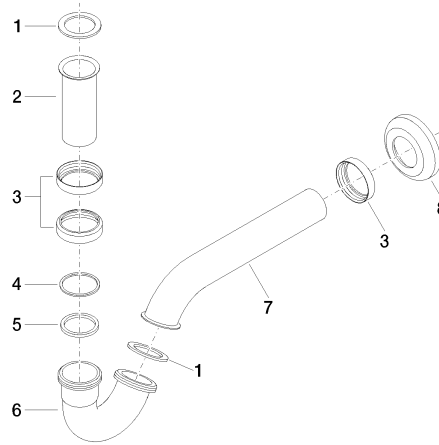

Siphon for bidet 1 1/4" - Platinum

IMO

10 050 970

• rosette Ø 65 mm

Fits: IMO, LULU, MADISON, MEM, TARA,
CL.1, LISSÉ, VAIA, META, CYO

| | | |
|---|--------------------------------|---------------|
|  | Platinum | 10 050 970-08 |
|  | Chrome | 10 050 970-00 |
|  | Brushed Platinum | 10 050 970-06 |
|  | Durabronze (23kt Gold) | 10 050 970-09 |
|  | Dark Chrome | 10 050 970-19 |
|  | Light Gold | 10 050 970-26 |
|  | Brushed Light Gold | 10 050 970-27 |
|  | Brushed Durabronze (23kt Gold) | 10 050 970-28 |
|  | Matte Black | 10 050 970-33 |
|  | Brushed Bronze | 10 050 970-42 |
|  | Brushed Champagne (22kt Gold) | 10 050 970-46 |
|  | Champagne (22kt Gold) | 10 050 970-47 |
|  | Brushed Chrome | 10 050 970-93 |
|  | Brushed Dark Platinum | 10 050 970-99 |

10 050 970

mm [inches]

10 050 970

Parts for other finishes can be found here: [Chrome](#)

Spare parts list

| No. | Item Number | Name | Quantity used | Delivery time |
|-----|-----------------|---------|---------------|---------------|
| 1 | 09 14 05 018 90 | seal | 2 | 2 |
| 2 | 09 28 23 011-08 | pipe | 1 | 60 |
| 3 | 09 23 30 021-08 | nut | 3 | 60 |
| 4 | 09 14 20 006 90 | seal | 1 | 2 |
| 5 | 09 14 05 027 90 | seal | 1 | 2 |
| 6 | 09 28 23 029-08 | pipe | 1 | 60 |
| 7 | 09 28 23 013-08 | pipe | 1 | 60 |
| 8 | 09 27 01 013-08 | rosette | 1 | 40 |