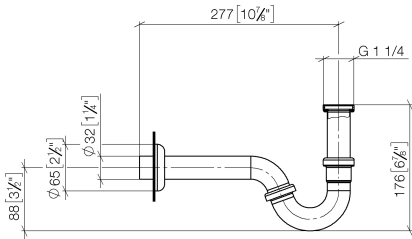

Siphon for bidet 1 1/4" - Platinum

IMO

10 050 970

• rosette Ø 65 mm

Fits: IMO, LULU, MADISON, MEM, TARA,
CL.1, LISSÉ, VAIA, META, CYO

| | | |
|---|--------------------------------|---------------|
|  | Platinum | 10 050 970-08 |
|  | Chrome | 10 050 970-00 |
|  | Brushed Platinum | 10 050 970-06 |
|  | Durabronze (23kt Gold) | 10 050 970-09 |
|  | Dark Chrome | 10 050 970-19 |
|  | Light Gold | 10 050 970-26 |
|  | Brushed Light Gold | 10 050 970-27 |
|  | Brushed Durabronze (23kt Gold) | 10 050 970-28 |
|  | Matte Black | 10 050 970-33 |
|  | Brushed Bronze | 10 050 970-42 |
|  | Brushed Champagne (22kt Gold) | 10 050 970-46 |
|  | Champagne (22kt Gold) | 10 050 970-47 |
|  | Brushed Chrome | 10 050 970-93 |
|  | Brushed Dark Platinum | 10 050 970-99 |

10 050 970

mm [inches]

10 050 970

Parts for other finishes can be found here: [Chrome](#)

Spare parts list

| No. | Item Number | Name | Quantity used | Delivery time |
|-----|-----------------|---------|---------------|---------------|
| 1 | 09 14 05 018 90 | seal | 2 | 2 |
| 2 | 09 28 23 011-08 | pipe | 1 | 60 |
| 3 | 09 23 30 021-08 | nut | 3 | 60 |
| 4 | 09 14 20 006 90 | seal | 1 | 2 |
| 5 | 09 14 05 027 90 | seal | 1 | 2 |
| 6 | 09 28 23 029-08 | pipe | 1 | 60 |
| 7 | 09 28 23 013-08 | pipe | 1 | 60 |
| 8 | 09 27 01 013-08 | rosette | 1 | 40 |